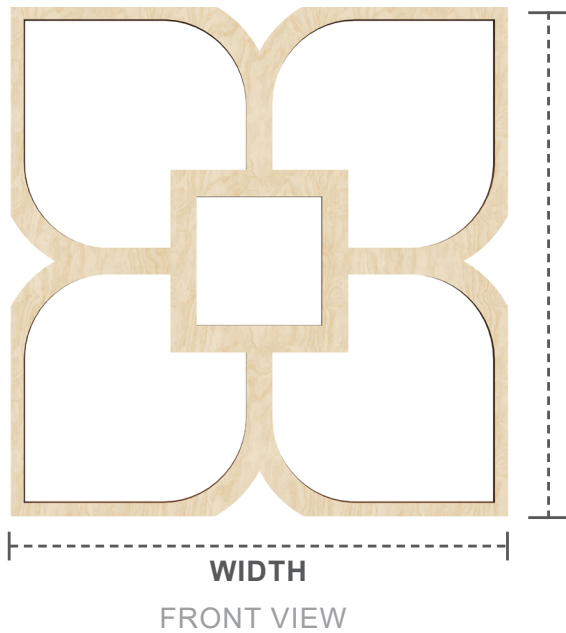

STAIN GRADE WOOD FRETWORK

STYLE

OLIVIA

23 3/8" x 23 3/8"
LARGE

15 3/8" x 15 3/8"
MEDIUM

11 3/8" x 11 3/8"
SMALL

7 3/8" x 7 3/8"
EXTRA SMALL

Wood Species

ALDER

BIRCH

CHERRY

HICKORY

RED OAK

WALNUT

MDF
(paintable)

PANEL CONSTRUCTION: Wood grain veneer over substrate.
3/8" or 1/4" thickness.